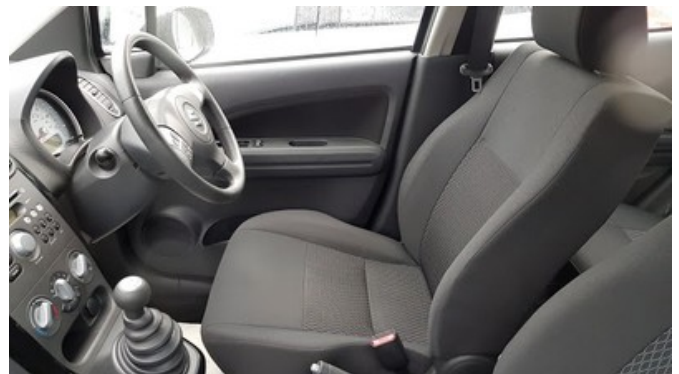

Arran Road, Dolgellau, LL40 1HS
Marian Mawr, Dolgellau, LL40 1DG
V.A.T. Reg No. 160 5765 63

T: 01341 423 441
F: 01341 423 542
www.gwyndafevans.net